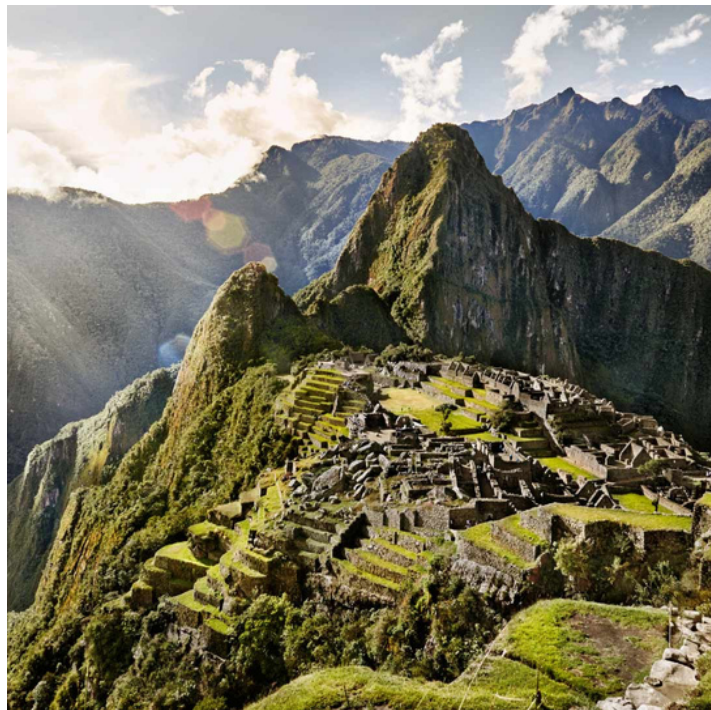

Located just a few kilometers from northern ice fields and surrounded by spectacular rivers and lakes, this Patagonian destination opens the doors to a magnificent yet virtually unexplored area.

Recommended for:    

explora lodge in Atacama is located in the oasis of San Pedro de Atacama, a beautiful adobe town surrounded by the desert's most dramatic features: salt-flats, volcanoes, geysers, hot springs.

Recommended for:  

Capacity: 100 passengers

Recommended stay: 5 nights

[More Info](#)

Machu Picchu

Sacred Valley

explora Lodges

Sacred Valley & Machu Picchu - Perú

explora in the Sacred Valley of the Incas was designed as a headquarter from where to explore a remote and great destination: Cusco, Machu Picchu and the Sacred Valley of the Incas. It is within walking distance of the traditional village of Urquillos, a tiny settlement in which countless traditions are kept alive year-round by a lively and proud local community.