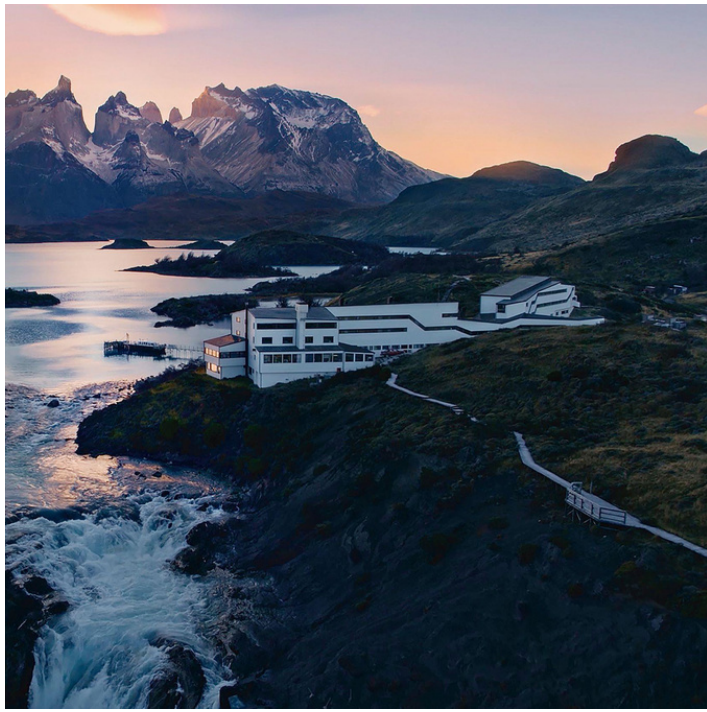

Antarctica 21

Magellan Explorer

Falklands (Malvinas) & South Georgia

- A wilderness experience in the Southern Ocean
- The Falkland Islands (Islas Malvinas); remote islands are magical and wild places
- In-depth visit to South Georgia; be amazed by sharp snowy peaks that jut out of the sea and take in some of the largest wildlife colonies in the world.

Recommended for:

Capacity: Magellan Explorer - 76 passengers

Itineraries: 16 nights

More Info

Patagonia

explora Lodges

Torres del Paine - Chile

explora in Torres del Paine was designed as the perfect haven for exploring the region's wondrous geography and wildlife. Besides the favored location inside Torres del Paine National Park, this lodge's architecture was planned in a way that interferes the least possible with its natural surroundings. It is an extension of the territory.

Recommended for:    

Capacity: 98 passengers

Recommended stay: 4 nights

[More Info](#)

explora Lodges

Patagonia National Park - Chile

With an intimate atmosphere, explora lodge in Patagonia National Park is a strategic hub for exploring this vast territory and its natural wonders.

Located just a few kilometers from northern ice fields and surrounded by spectacular rivers and lakes, this Patagonian destination opens the doors to a magnificent yet virtually unexplored area.

Recommended for:    